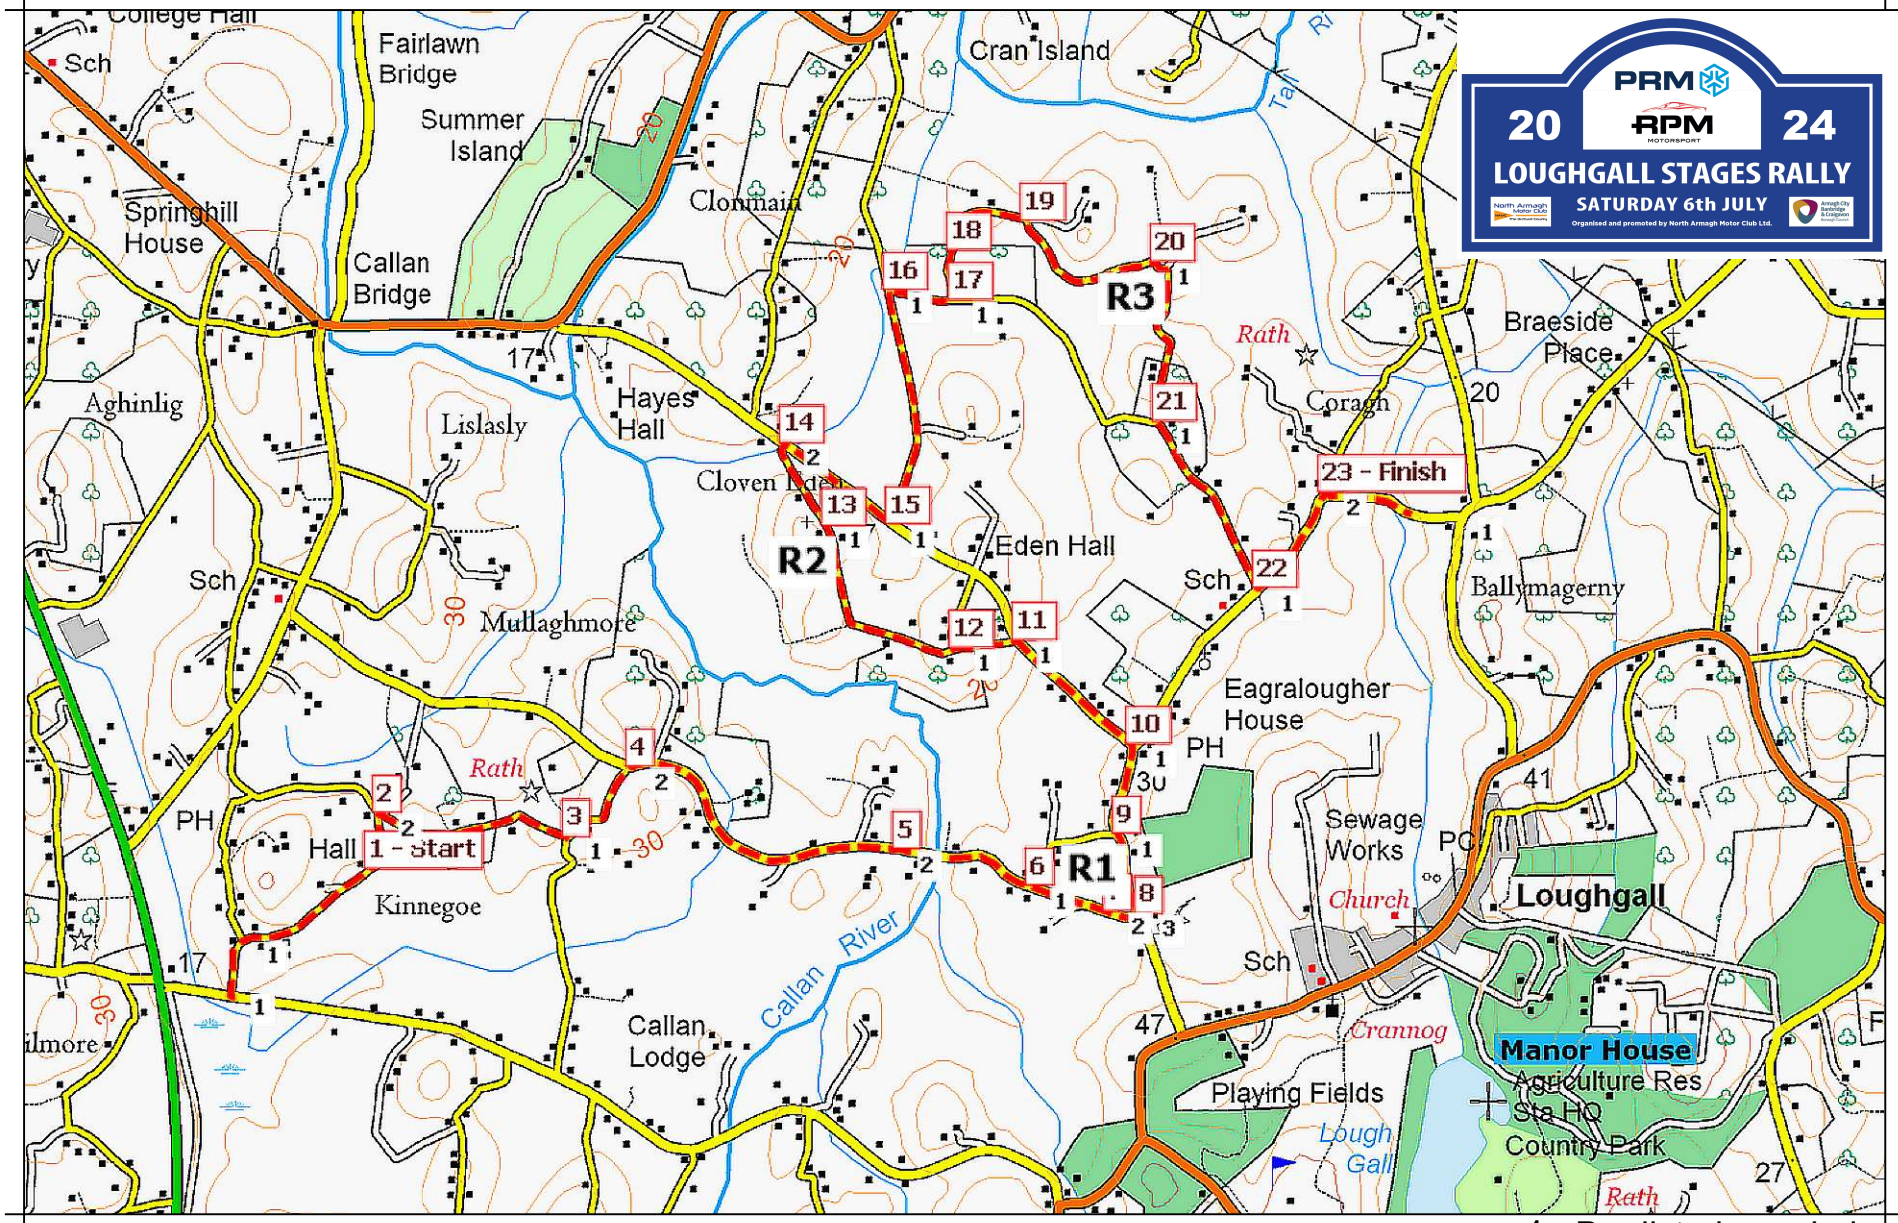

SS2/4/6 Kinnegoe

Stage Length 5.93 miles
Predicted marshals = 31

Version 1.2
15/06/2024

Map Scale 1:25,000

1 - Predicted marshals
R1 = Radio Location / Red Flag
1 in red box = Post Number

Land & Property Services